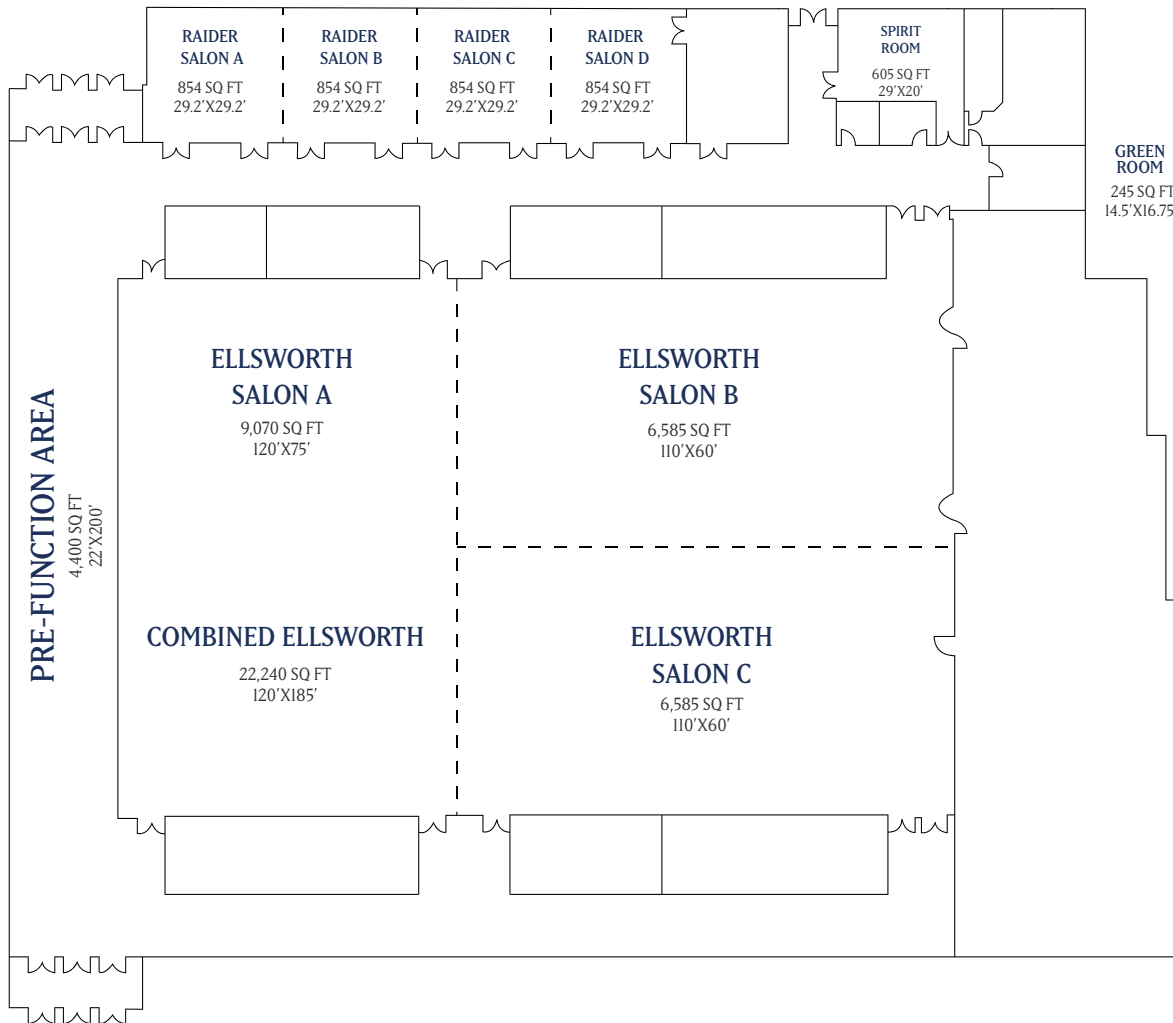

# Capacity & Layout

	<b>RAIDER SALON COMBINED</b>	<b>RAIDER SALON SINGLE (A-D)</b>	<b>ELLSWORTH COMBINED</b>	<b>ELLSWORTH A</b>	<b>ELLSWORTH B</b>	<b>ELLSWORTH C</b>	<b>SPIRIT ROOM</b>
--	------------------------------	----------------------------------	---------------------------	--------------------	--------------------	--------------------	--------------------

## RECEPTION

220 PEOPLE	55 PEOPLE	3178 PEOPLE	1296 PEOPLE	941 PEOPLE	941 PEOPLE	30 PEOPLE
------------	-----------	-------------	-------------	------------	------------	-----------

## TRADE SHOW

X	X	85 BOOTHS	48 BOOTHS	32 BOOTHS	32 BOOTHS	X
---	---	-----------	-----------	-----------	-----------	---

# Capacity & Layout

The Box Elder Events Center is a state-of-the-art facility with professional DMX audio-visual technology, a full-service catering kitchen and over 60,000 square feet of event space.